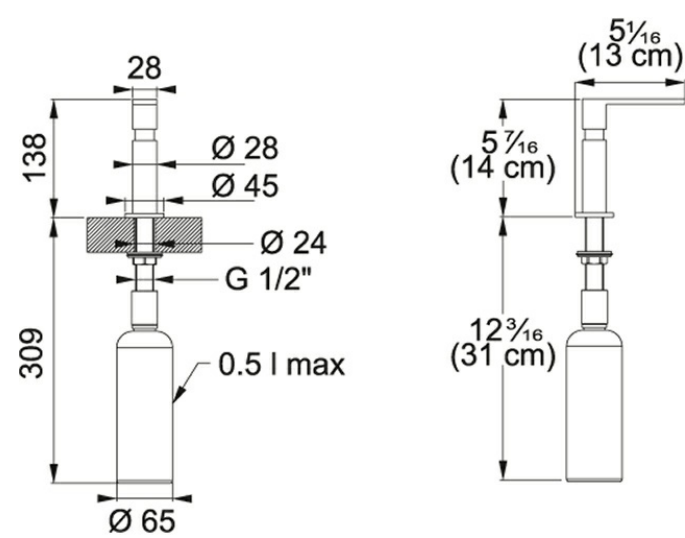

## Soap dispenser SD-800 Polished Chrome

An inspired soap dispensing solution for the kitchen, Franke soap dispensers are counter-sunk for an elegant look, leaving only the dispensing head visible. This soap dispenser matches the Franke Square faucet family and is available in multiple finishes to match your decor.

### Product Picture

### Technical Drawing

### Article Numbers

FUN#	119.0068.287
US Part Number	SD-800